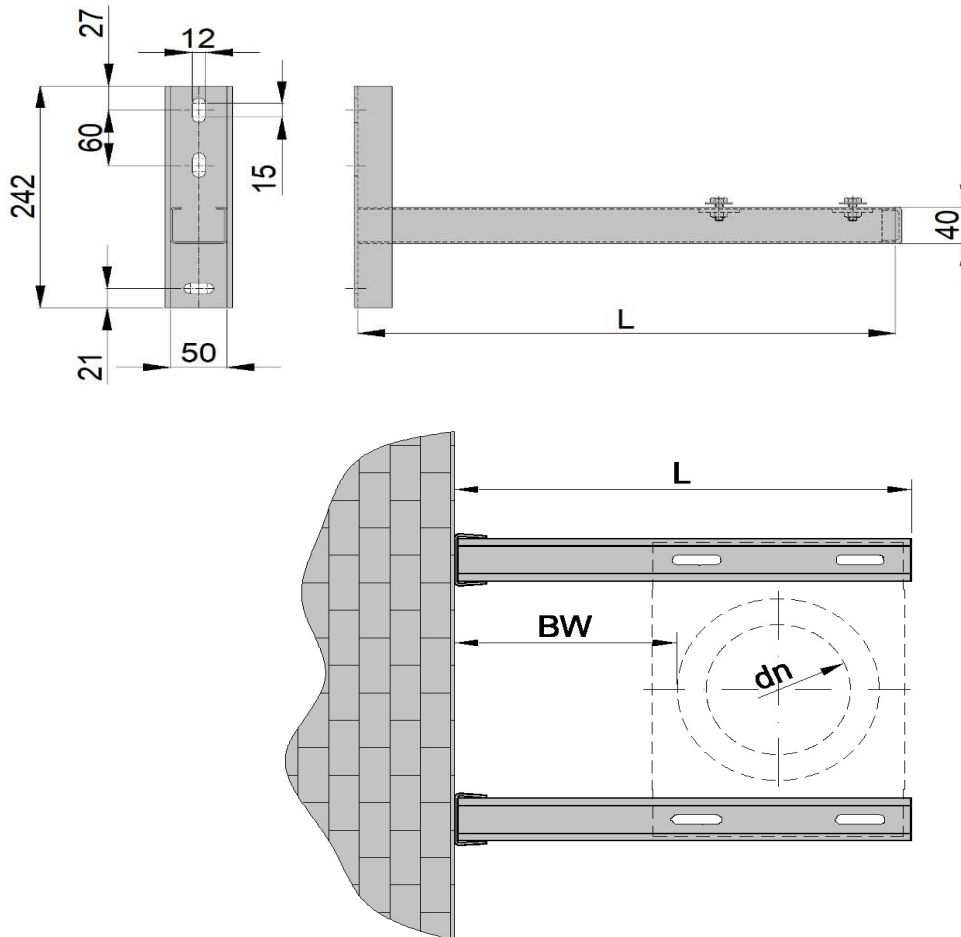

WANDKONSOLE WS L=475

	TECHNISCHE DATEN			
	BW	L		
Ø80	310	475	---	---
Ø100	290	475	---	---
Ø113	275	475	---	---
Ø120	270	475	---	---
Ø130	260	475	---	---
Ø150	240	475	---	---
Ø160	230	475	---	---
Ø180	210	475	---	---
Ø200	190	475	---	---
Ø250	140	475	---	---
Ø300	90	475	---	---
Ø350	---	---	---	---
Ø400	---	---	---	---
Ø500	---	---	---	---