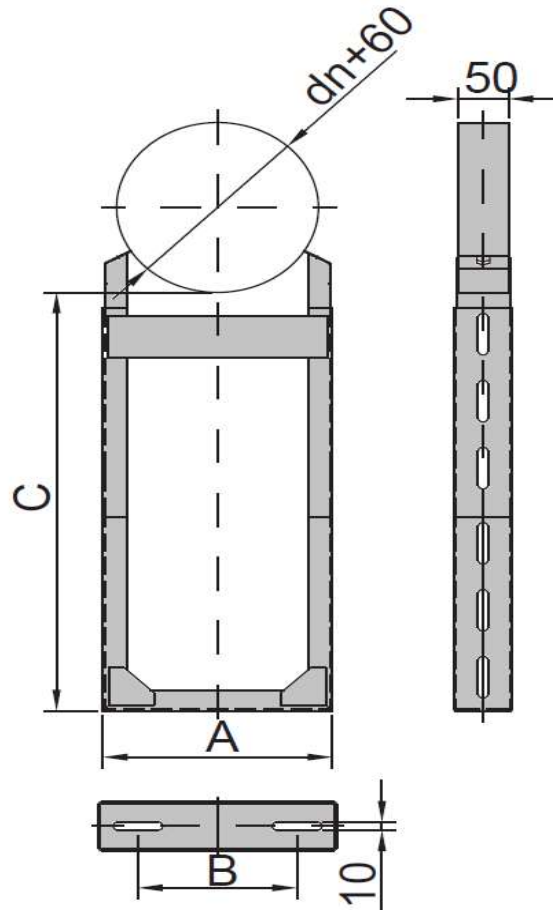

## WANDHALTER WHT 4

	TECHNISCHE DATEN			
	A	B	C	
Ø80	---	---	---	---
Ø100	---	---	---	---
Ø113	208	128	328-541	---
Ø120	214	134	328-541	---
Ø130	222	142	326-539	---
Ø150	240	160	321-534	---
Ø160	248	168	318-532	---
Ø180	266	186	317-531	---
Ø200	283	203	312-525	---
Ø250	326	246	300-513	---
Ø300	370	290	294-508	---
Ø350	---	---	---	---
Ø400	---	---	---	---
Ø500	---	---	---	---