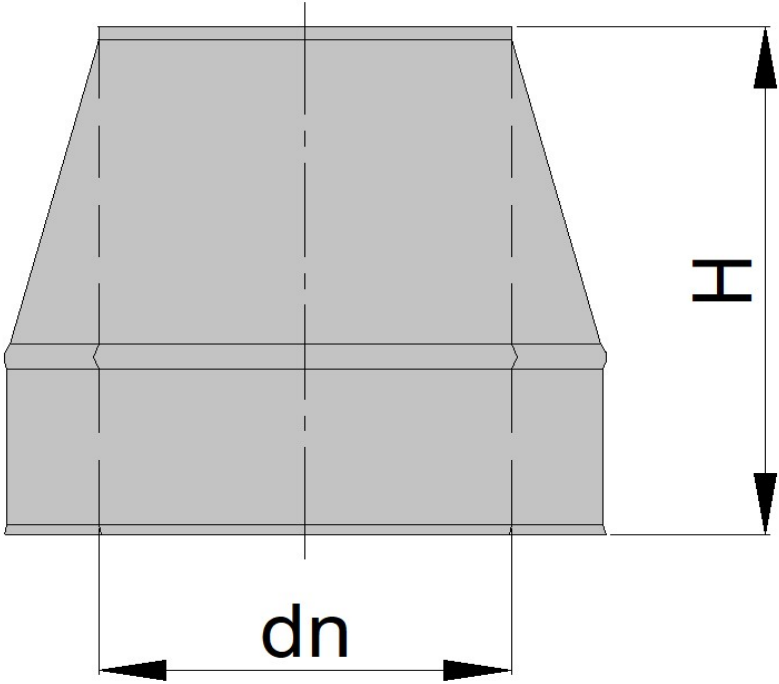

MÜNDUNGSASCHLUSS MAT

X	TECHNISCHE DATEN			
	A			
Ø80	---	---	---	---
Ø100	---	---	---	---
Ø113	200	---	---	---
Ø120	200	---	---	---
Ø130	200	---	---	---
Ø150	200	---	---	---
Ø160	200	---	---	---
Ø180	200	---	---	---
Ø200	200	---	---	---
Ø250	200	---	---	---
Ø300	200	---	---	---
Ø350	200	---	---	---
Ø400	200	---	---	---
Ø500	290	---	---	---