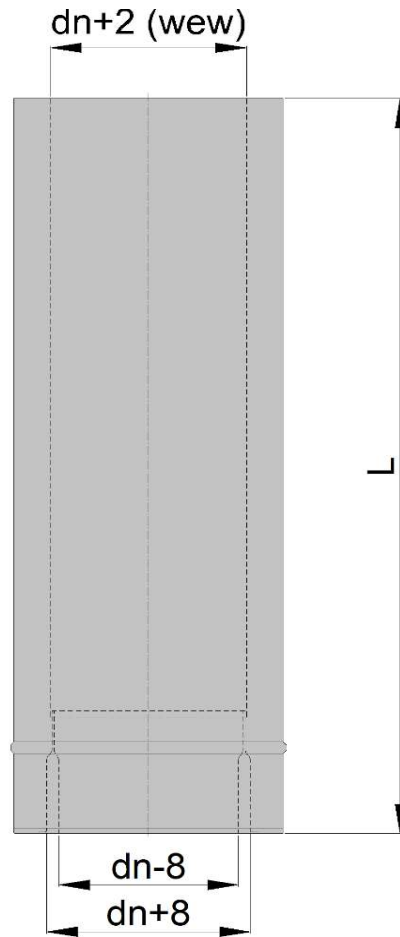

LÄNGENELEMENT KÜRZBAR INKL.
WANDFUTTER ATO L1000

	TECHNISCHE DATEN			
	L			
Ø80	---	---	---	---
Ø100	---	---	---	---
Ø113	1000	---	---	---
Ø120	1000	---	---	---
Ø130	1000	---	---	---
Ø150	1000	---	---	---
Ø160	1000	---	---	---
Ø180	1000	---	---	---
Ø200	1000	---	---	---
Ø250	1000	---	---	---
Ø300	1000	---	---	---
Ø350	---	---	---	---
Ø400	---	---	---	---
Ø500	---	---	---	---